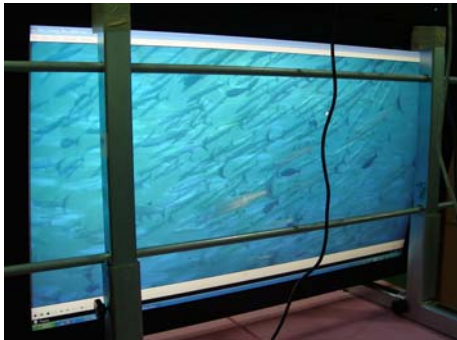

42" DUAL SIDE LCD MONITOR

Ref. HMD242HD

3F, No. 86 Fu-Hsin N. Rd., 104
Taipei, Taiwan
Tel: +886-2-89123995
Fax: +886-2-89123996
email : contact@dellamonde.com

One face